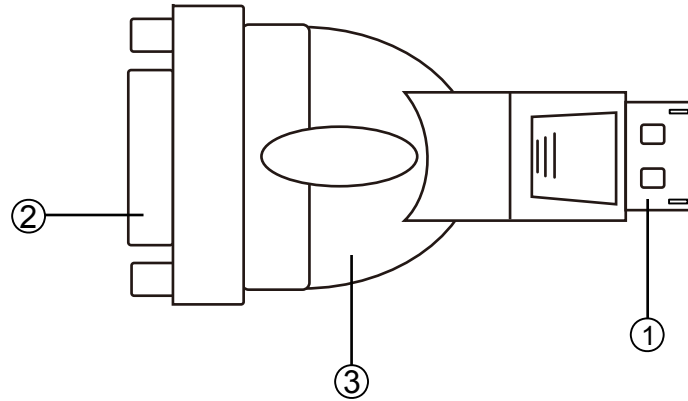

P2

P1

NOTES:  
 1.ALL COMPONENTS ARE RoHS COMPLIANT.  
 2.100% PC,MONITOR TEST (1920x1200).

③	HOOD MOLDED	1PCS	BLACK PVC
②	CONNECTOR	1PCS	DVI(24+1) Female, Gold plated
①	CONNECTOR	1PCS	DISPLAYPORT 20P Male, Gold plated
NO.	PARTS NAMF	Q'TY	SPFCIFICATION

APPROVED	CHECKED	DRAWN	CUSTOMER:	
			ITEM NO.	DP-DVI
			DRAW NO.	
			UNIT	mm
			SCALE	NONE

DESCRIPTION:	
DISPLAYPORT ADAPTER DISPLAYPORT 20P Male/DVI(24+1) Female	