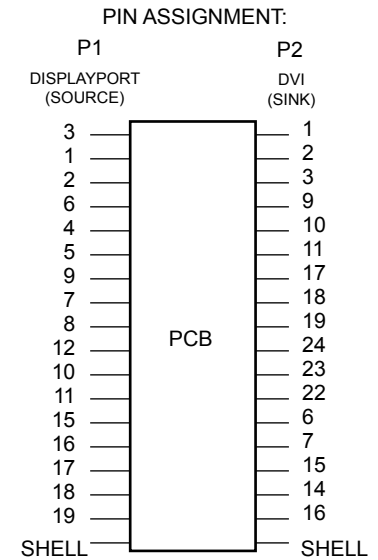

P2

P1

NOTES:  
 1.ALL COMPONENTS ARE RoHS COMPLIANT.  
 2.100% PC,MONITOR TEST (1920x1200).

③	HOOD MOLDED	1PCS	BLACK PVC
②	CONNECTOR	1PCS	DVI(24+1) Female, Gold plated
①	CONNECTOR	1PCS	DISPLAYPORT 20P Male, Gold plated
NO.	PARTS NAMF	Q'TY	SPFCIFICATION

APPROVED	CHECKED	DRAWN	CUSTOMER:	
			ITEM NO.	DP-DVI
			DRAW NO.	
			UNIT	mm
			SCALE	NONE

DESCRIPTION:	
DISPLAYPORT ADAPTER DISPLAYPORT 20P Male/DVI(24+1) Female	