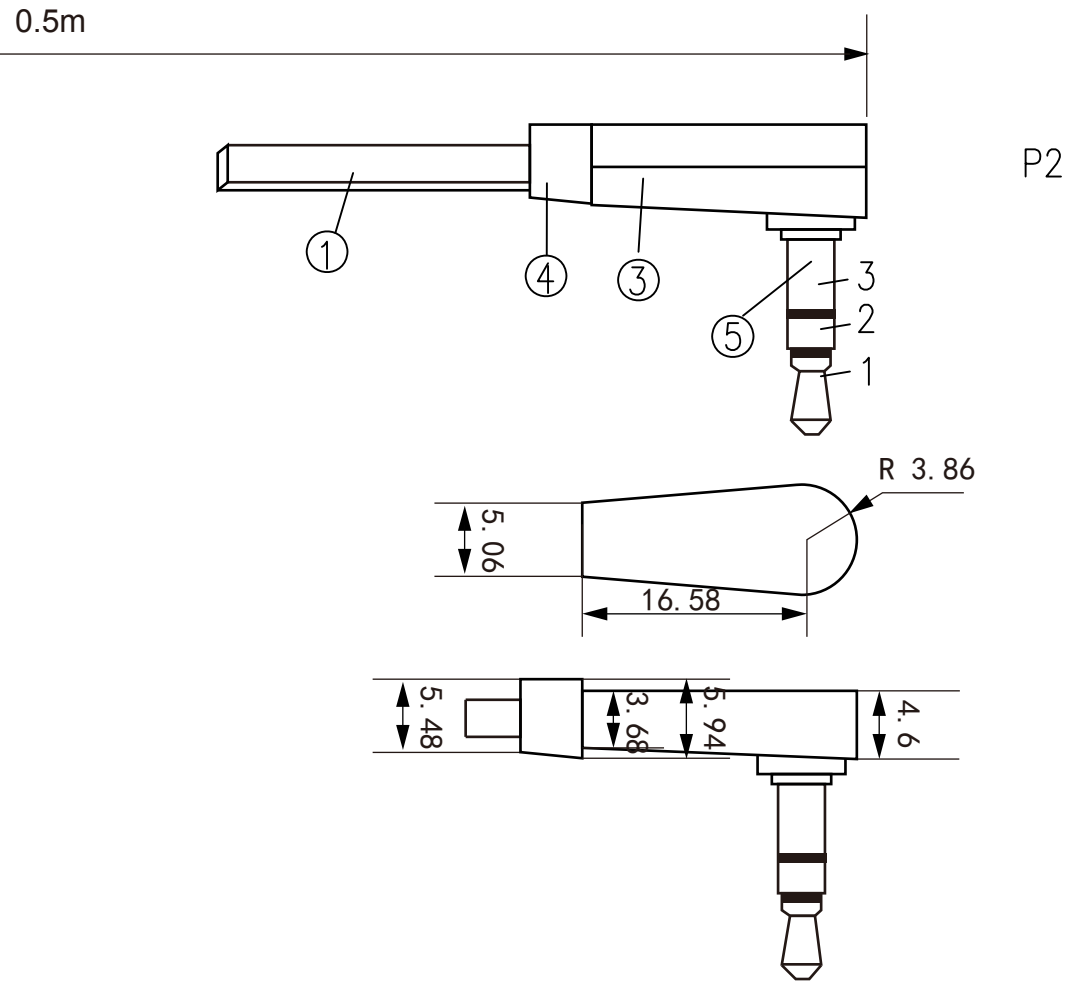

PIN OUT

P1 P2

3.5 STEREO PLUG 3.5 STEREO PLUG

- 1 1 TIP
- 2 2 RING
- 3 3 SLEEVE SHELL

NOTES:
 1. TESTING: 100% OPEN AND SHORT TEST.
 2. ALL MATERIAL BE RoHS COMPLIANT.

⑤	3.5mm MALE ANGLE	1PCS	GOLD PLATED SHELL
④	HOOD MOLD	2PCS	BLACK PVC
③	BRASS HOOD	2PCS	BLACK NICKEL PLATED
②	3.5mm MALE	1PCS	GOLD PLATED SHELL
①	CABLE	1PCS	30AWG*4P+BLACK TPE JACKET FLAT CABLE OD:1.2x3.5mm
NO.	PARTS NAMF	Q'TY	SPFCIFICATION

APPROVED	CHECKED	DRAWN	CUSTOMER:	
			ITEM NO.	AUD-120
			DRAW NO.	
			UNIT	mm
			SCALE	NONE

DESCRIPTION:
 3.5mm /M----3.5mm/M